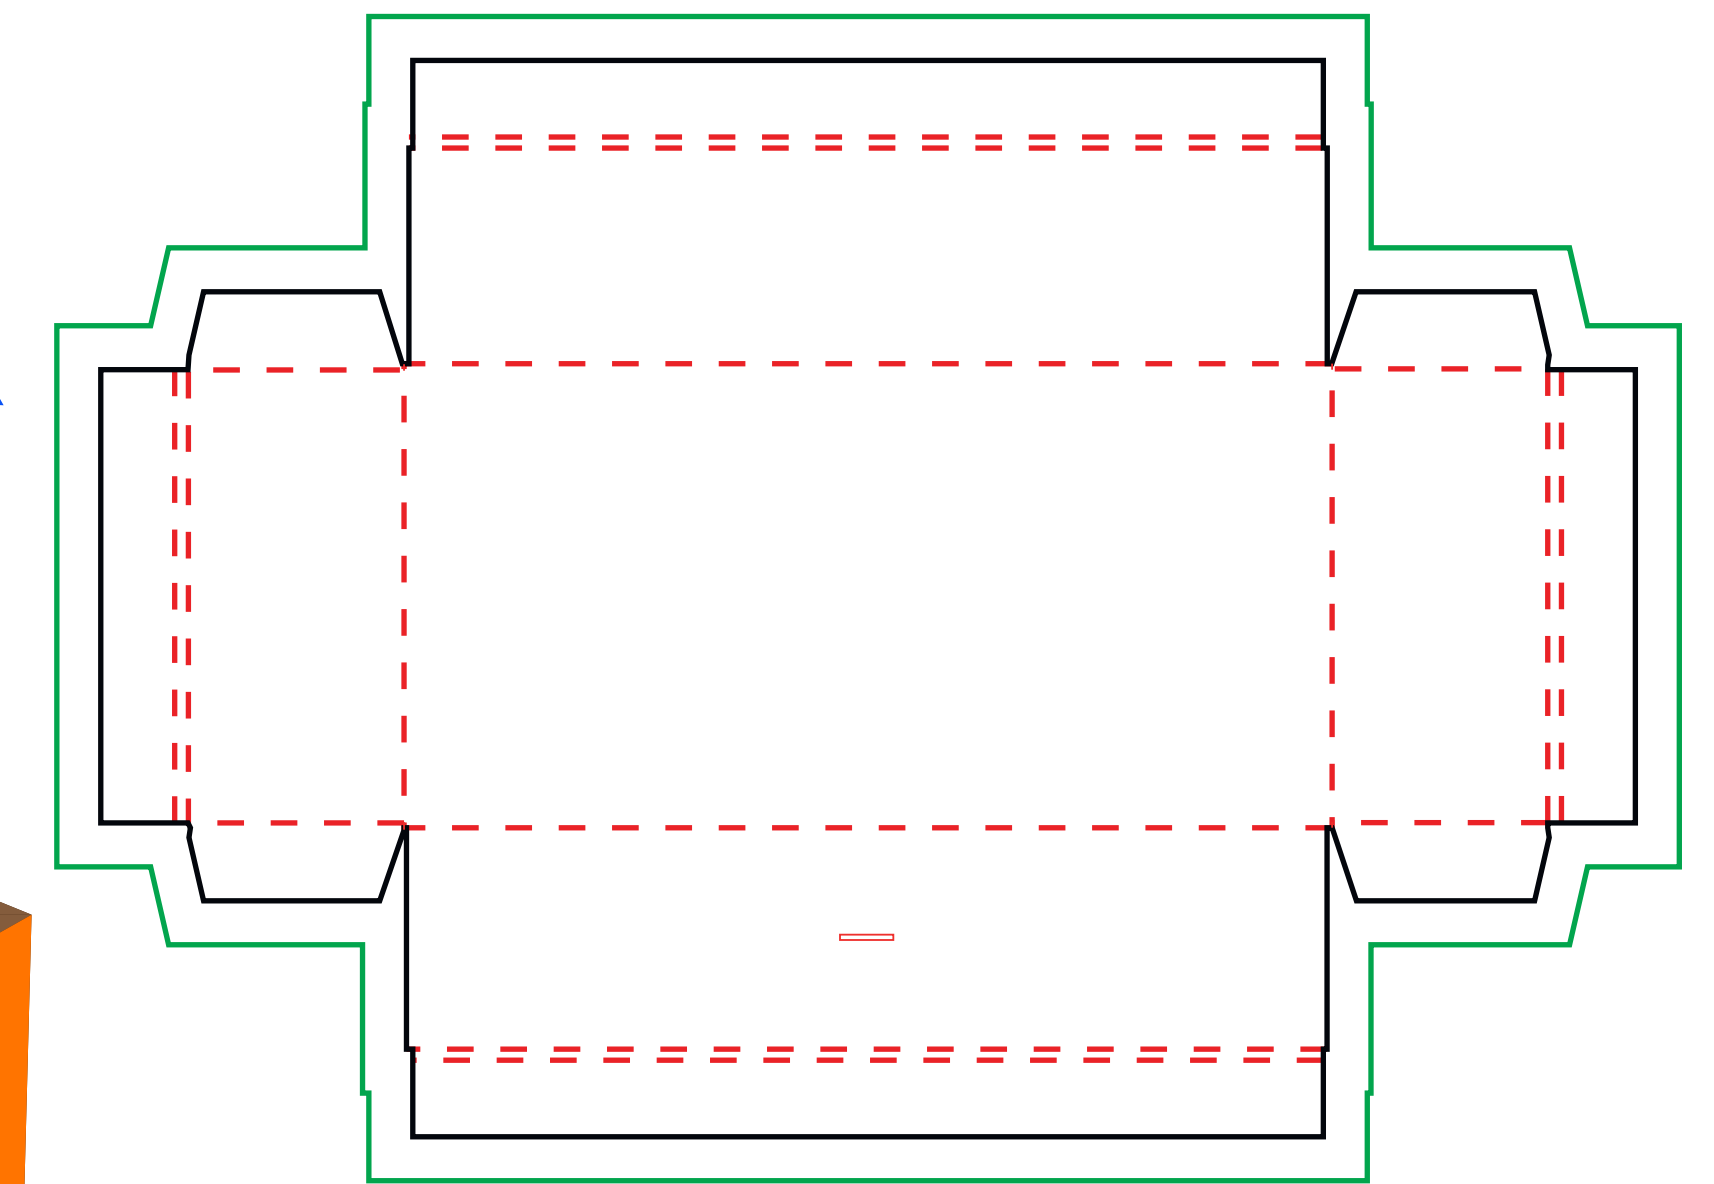

INSTANT DOWNLOAD

CUT LINES (Black Line)	
Soft Crease (Red Line)	

DIMENSIONS (Blue line)	
Outside Bleed (Green Line)	

Hardboard Paper of Sleeve Box

Wrapping Paper of Sleeve Box

Hardboard Paper of Drawer Box

Wrapping Paper of Drawer Box

**Easily
Resizable in any size**