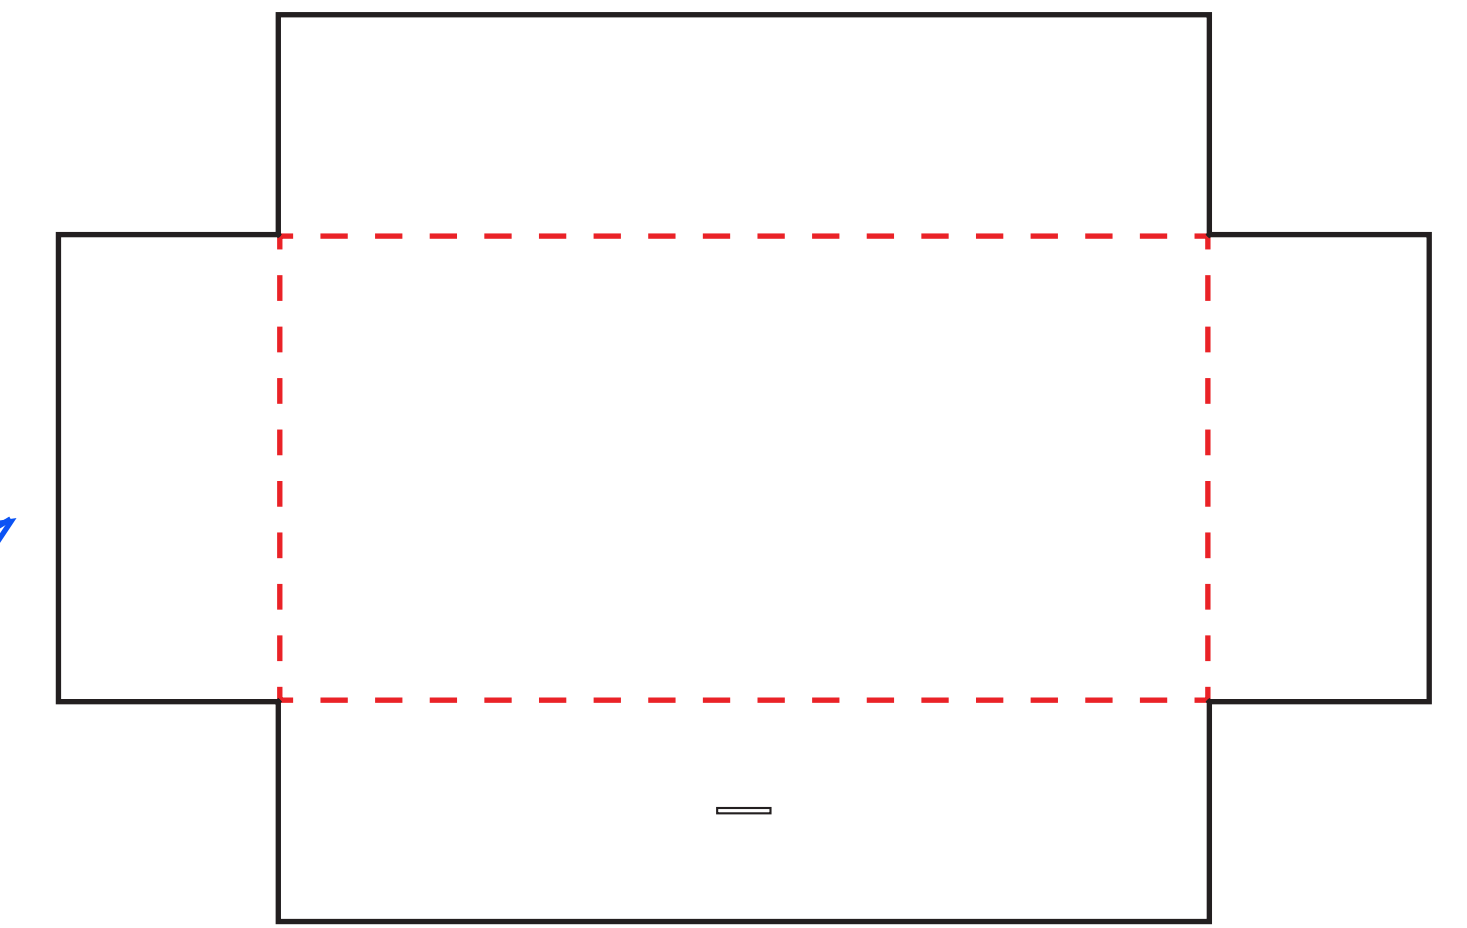

INSTANT DOWNLOAD

CUT LINES (Black Line)	
Soft Crease (Red Line)	

DIMENSIONS (Blue line)	
Outside Bleed (Green Line)	

Hardboard Paper of Sleeve Box

Wrapping Paper of Sleeve Box

Hardboard Paper of Drawer Box

Wrapping Paper of Drawer Box

**Easily
Resizable in any size**