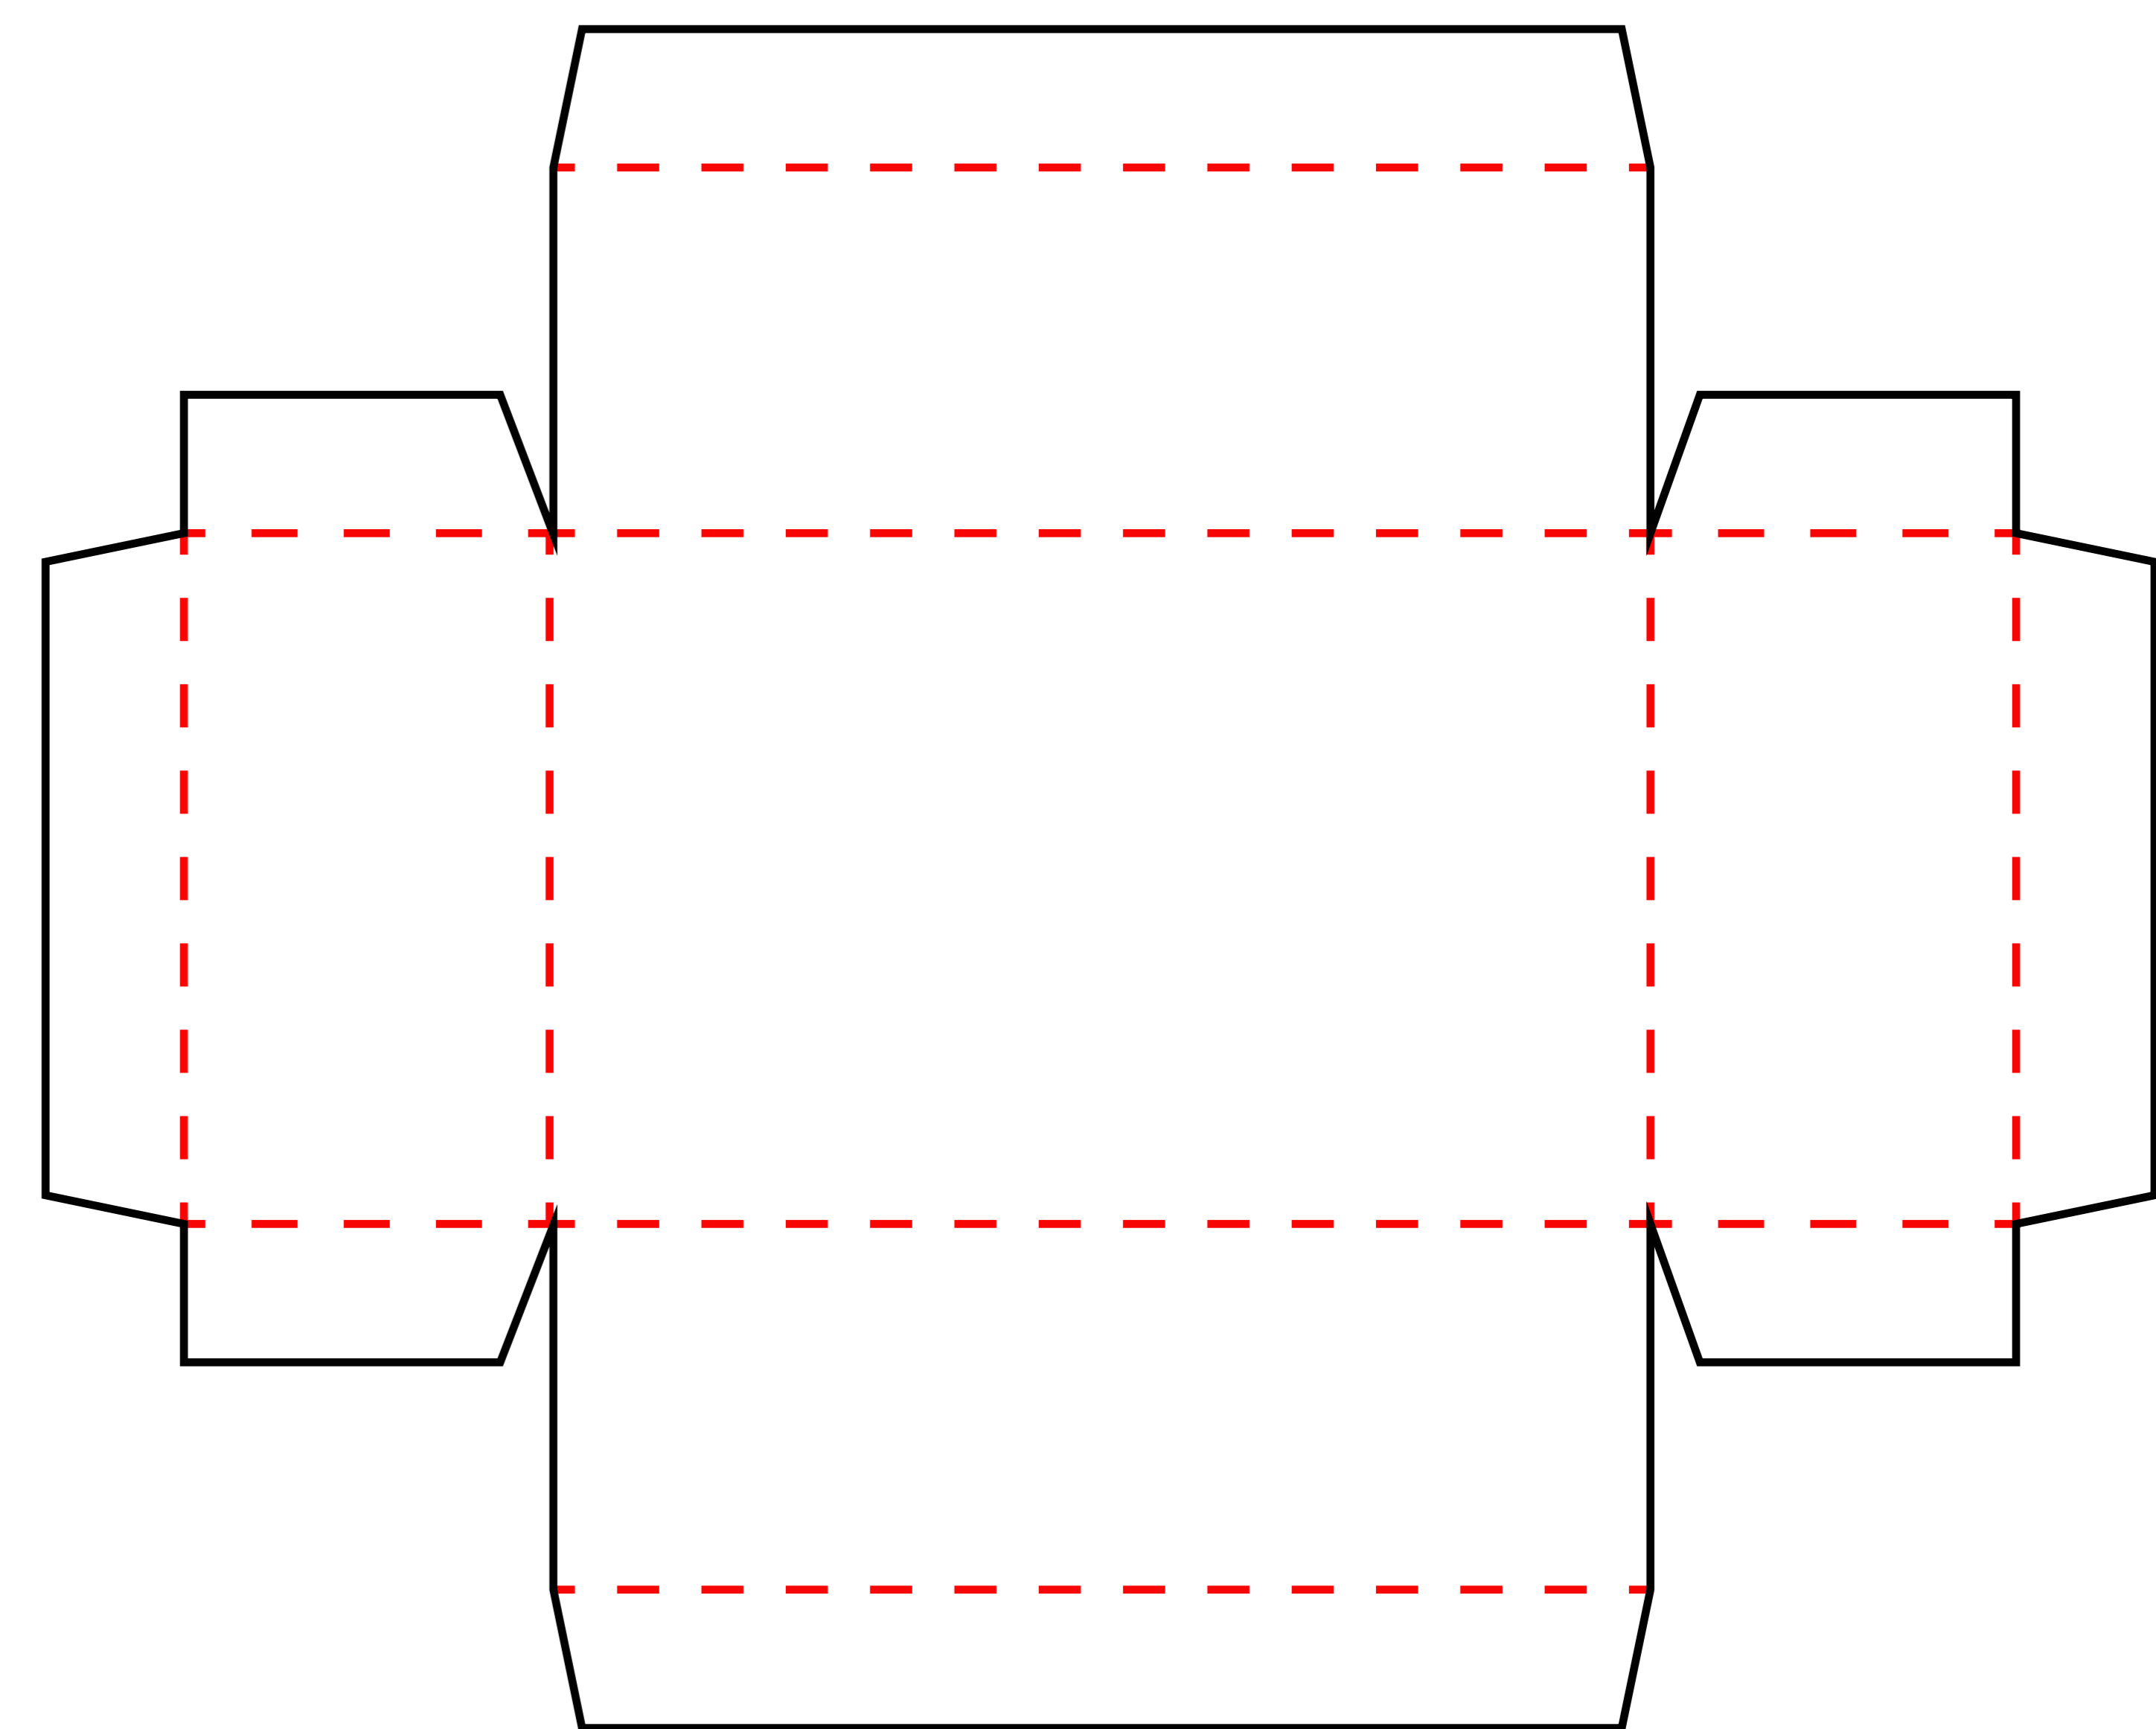

CUT LINES (Black Line) 
Soft Crease (Red Line) 

DIMENSIONS (Blue line) 
Outside Bleed (green Line) 

EASILY RESIZABLE DIELINE

Hard Board Paper

Wrapping Paper

Hard Board Paper

Wrapping Paper